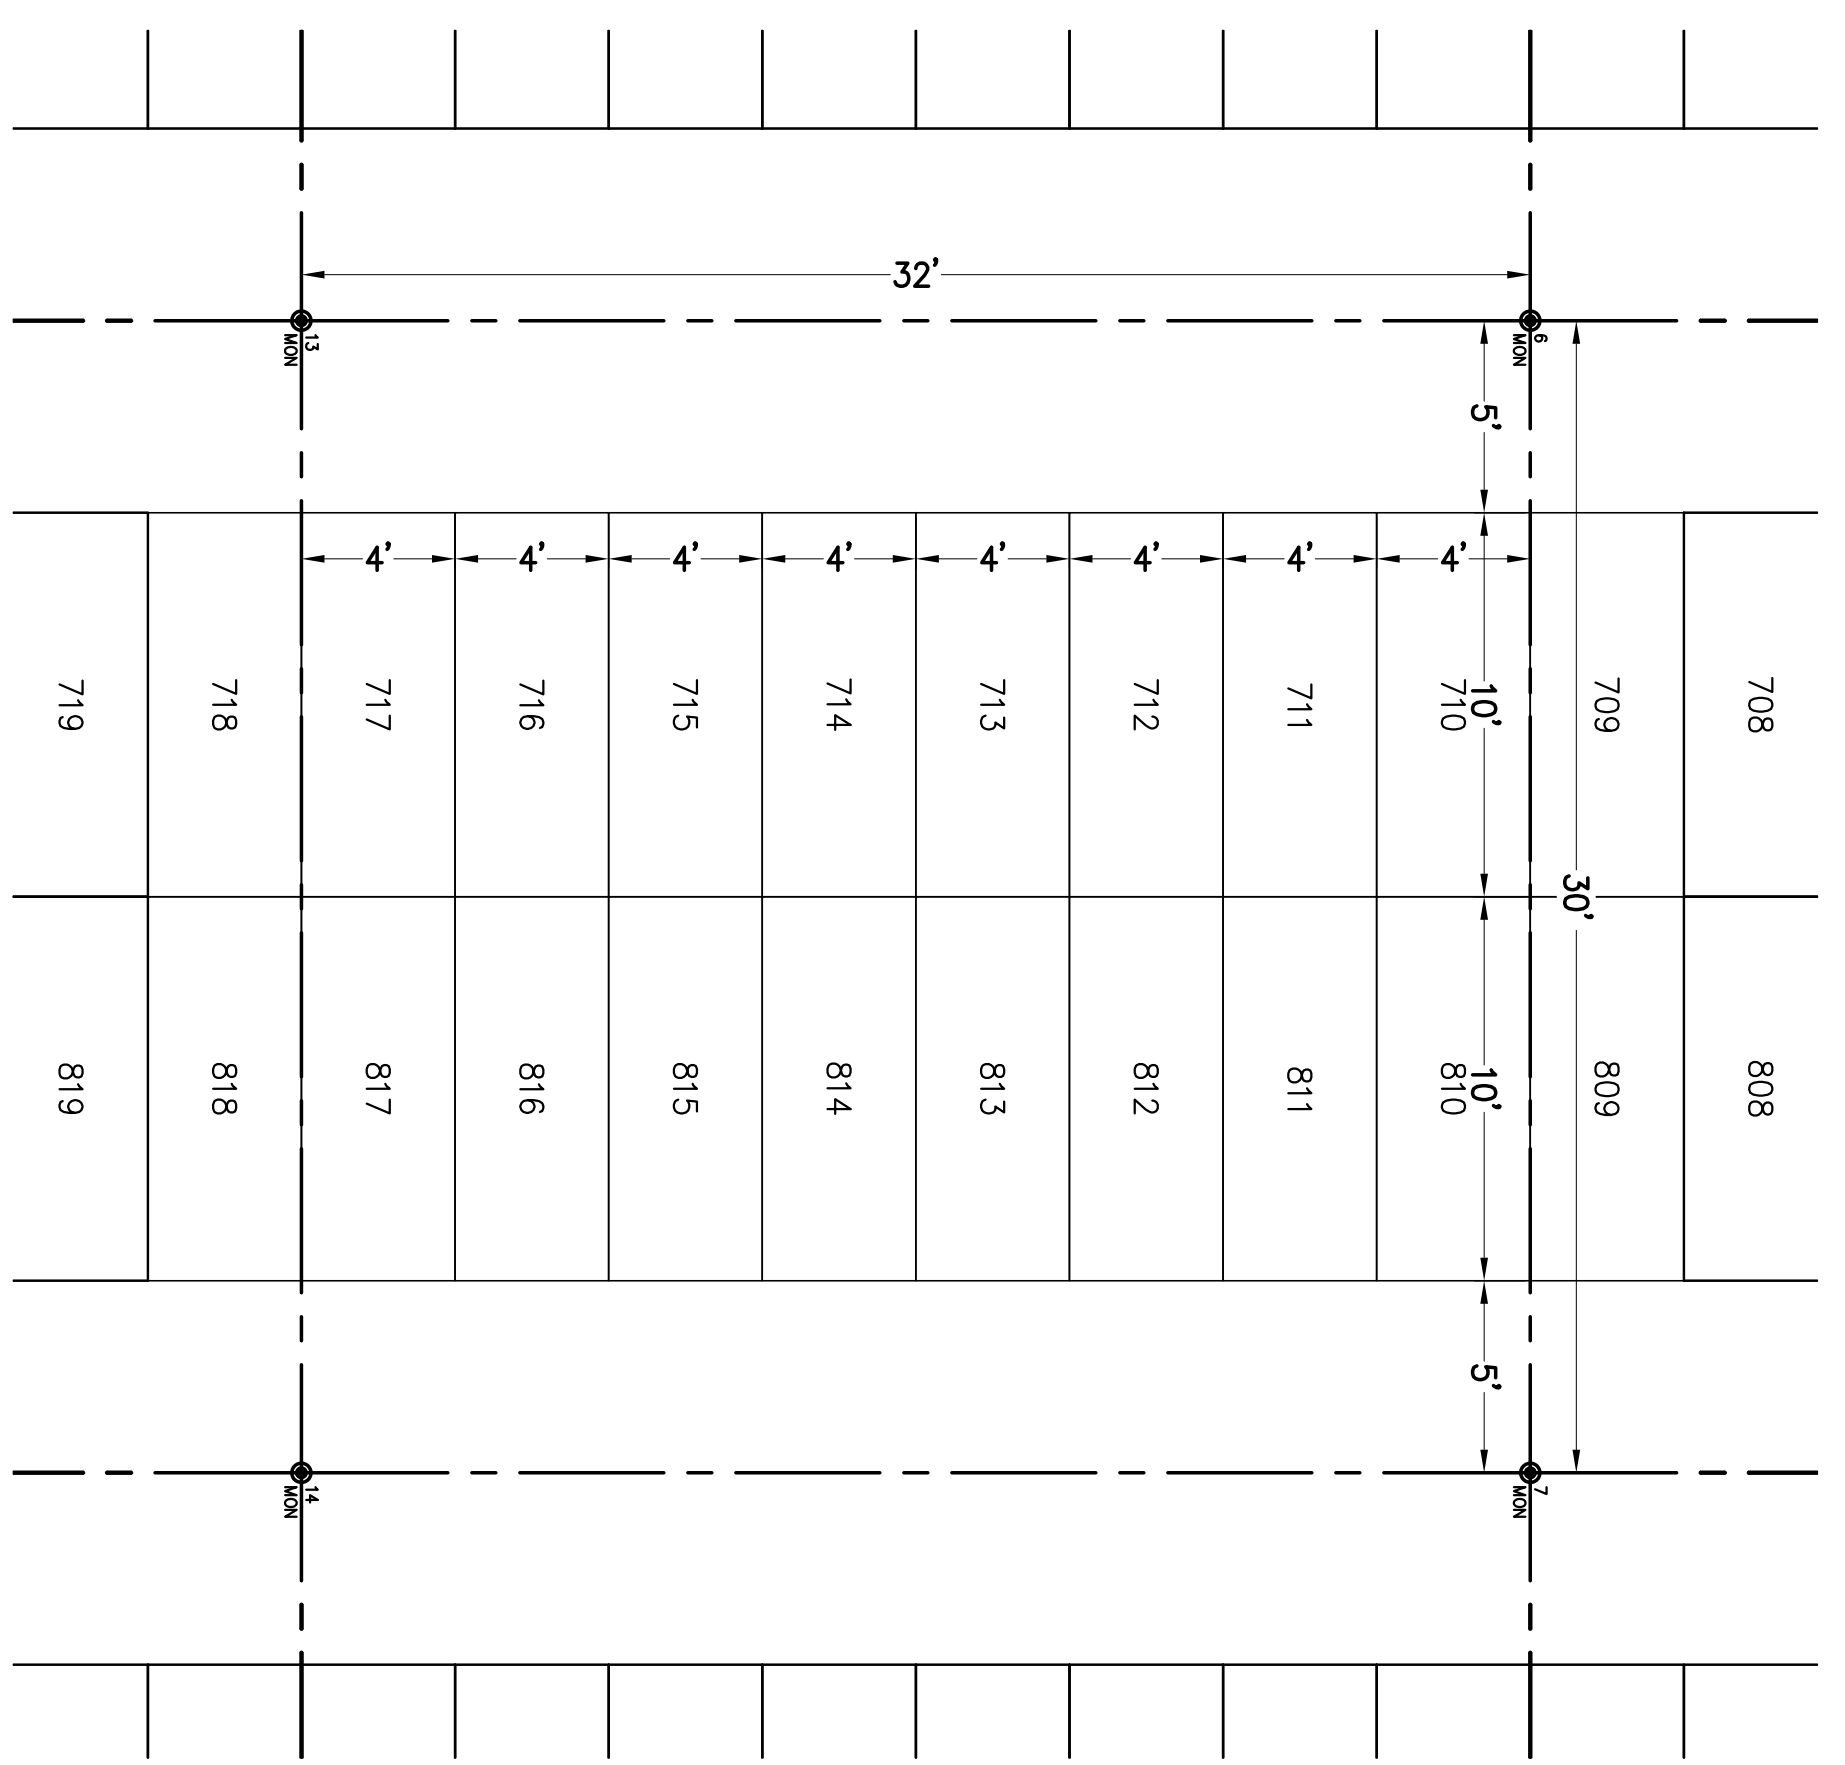

**SANTA CLARA CEMETERY ADDITION**

SCALE  
 20 0 20  
 HORIZ: 1" = 20'

**TYPICAL PLOT LAYOUT**

SCALE  
 5 0 5  
 HORIZ: 1" = 5'